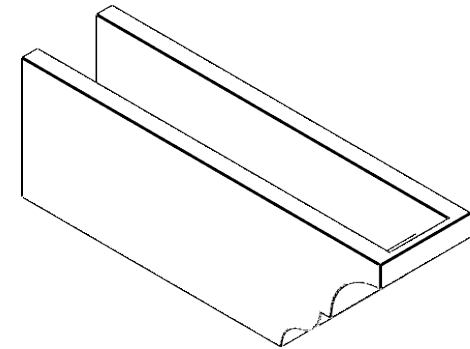

ITEM NUMBER: RFTURO06X08000X24000X008ASH00RCPR

6"W X 8"H X 24"L TIMBERTHANE ROUGH CEDAR ASHEBORO FAUX WOOD OPEN RAFTER TAIL, 8"L END, PRIMED TAN

SIDE PROFILE

FRONT PROFILE

ISOMETRIC

GENERATED DATE : 03/02/2023

EKENA MILLWORK
2300 WEST MAIN ST.
CLARKSVILLE, TX 75426
TOLL FREE: 866-607-0453
WWW.EKENAMILLWORK.COM

NOTES

1. INSTALLATION TO BE COMPLETED IN ACCORDANCE WITH MANUFACTURER'S SPECIFICATIONS.
2. DRAWING MAY NOT BE TO SCALE
3. THIS DRAWING IS INTENDED FOR DESIGN AND PLANNING PURPOSES ONLY.
4. ALL INFORMATION CONTAINED HEREIN WAS CURRENT AT THE TIME OF DEVELOPMENT BUT MUST BE REVIEWED AND APPROVED BY THE PRODUCT MANUFACTURER TO BE CONSIDERED ACCURATE.
5. TIMBERTHANE ARCHITECTURAL PRODUCTS ARE MADE FROM HIGH DENSITY URETHANE AND COME FACTORY PRIMED