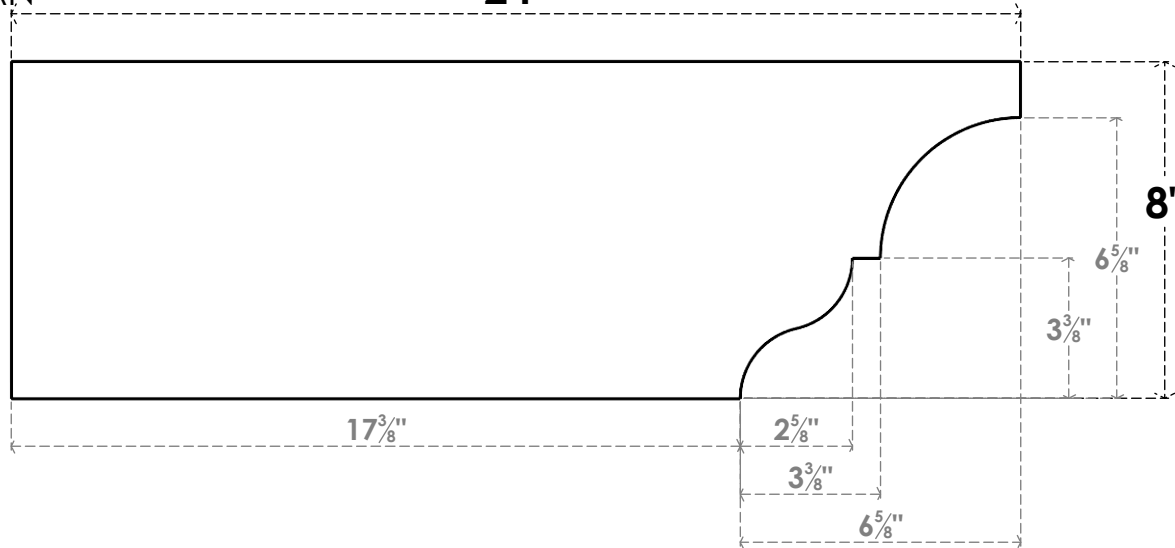

ITEM NUMBER: RFTURO06X08000X24000X008ASH00RCPR

6"W X 8"H X 24"L TIMBERTHANE ROUGH CEDAR ASHEBORO FAUX WOOD OPEN RAFTER TAIL, 8"L END, PRIMED TAN

SIDE PROFILE

FRONT PROFILE

ISOMETRIC

GENERATED DATE : 03/02/2023