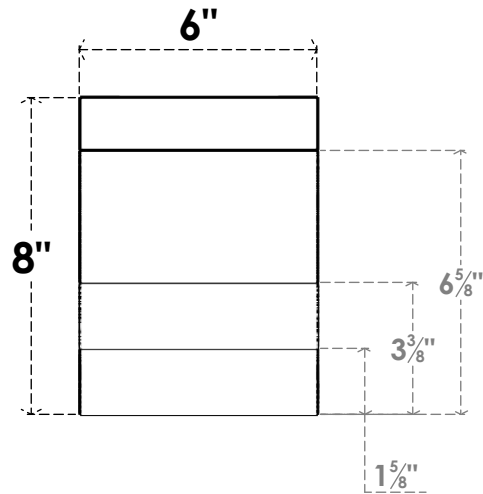

ITEM NUMBER: RFTURO06X08000X24000X008ASH00RCPR

6"W X 8"H X 24"L TIMBERTHANE ROUGH CEDAR ASHEBORO FAUX WOOD OPEN RAFTER TAIL, 8"L END, PRIMED TAN

SIDE PROFILE

FRONT PROFILE

ISOMETRIC

GENERATED DATE : 03/02/2023